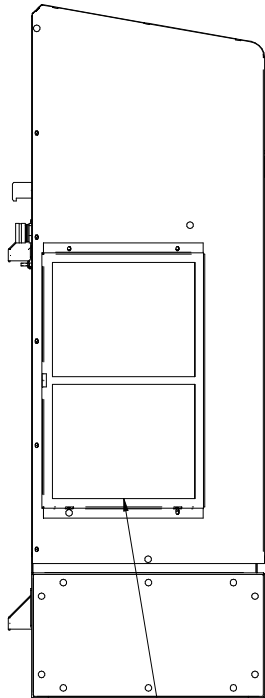

2.06
2" OPTIONAL FILTER

DETAIL A 120V/230V
MODELS WITH POWER CORDS

AMBIENT AIR IN.
REUSABLE FILTER:
1) SLIDING 1" FRAME STANDARD
2) 2" FRAME FOR PLEATED FILTER OPTIONAL

CONDENSATE EMERGENCY OVERFLOW
11/16-16 STRAIGHT THREAD
MAXIMUM THREAD DEPTH .31"

SECTION BELOW LINE
ON 480V MODELS ONLY

480V POWER FEED LOCATION
(CORD OR TERMINAL BLOCK)

**NARROW EDGE NE080 - 8,000 BTUH
120V, 230V, AND 480V MODELS**