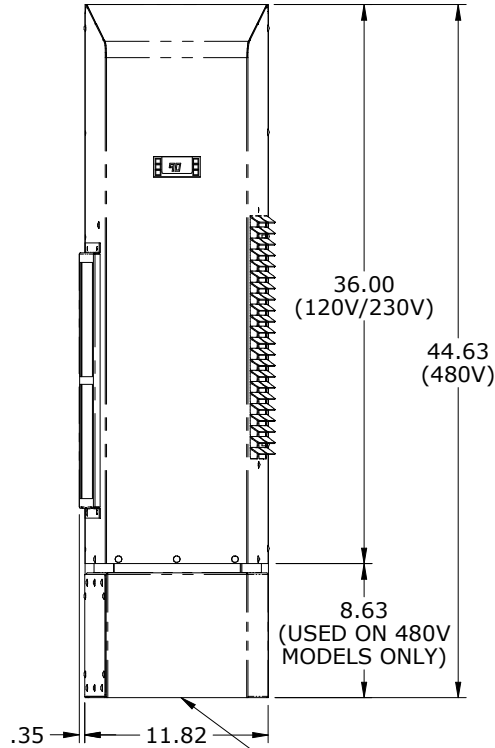

2.06
2" OPTIONAL FILTER

DETAIL A 120V/230V
MODELS WITH POWER CORDS

AMBIENT AIR IN.
REUSABLE FILTER:
1) SLIDING 1" FRAME STANDARD
2) 2" FRAME FOR PLEATED FILTER OPTIONAL

CONDENSATE EMERGENCY OVERFLOW
11/16-16 STRAIGHT THREAD
MAXIMUM THREAD DEPTH .31"

SECTION BELOW LINE
ON 480V MODELS ONLY

480V POWER FEED LOCATION
(CORD OR TERMINAL BLOCK)

**NARROW EDGE NE080 - 8,000 BTUH
120V, 230V, AND 480V MODELS**