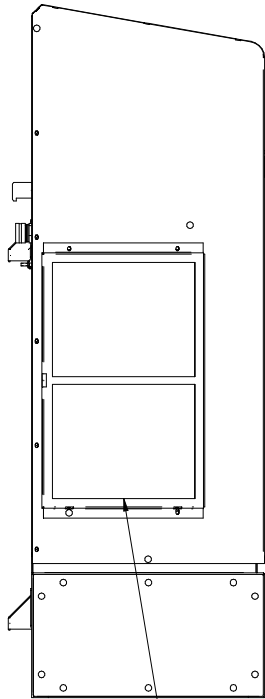

2.06
2" OPTIONAL FILTER

DETAIL A 120V/230V
MODELS WITH POWER CORDS

AMBIENT AIR IN.
REUSABLE FILTER:
1) SLIDING 1" FRAME STANDARD
2) 2" FRAME FOR PLEATED FILTER OPTIONAL

CONDENSATE EMERGENCY OVERFLOW
11/16-16 STRAIGHT THREAD
MAXIMUM THREAD DEPTH .31"

RETURN
AIR IN

EASY HANG TABS
MAY NOT BE
PRESENT ON
OLDER MODELS

COLD AIR
SUPPLY

SECTION BELOW LINE
ON 480V MODELS ONLY

480V POWER FEED LOCATION
(CORD OR TERMINAL BLOCK)

**NARROW EDGE NE080 - 8,000 BTUH
120V, 230V, AND 480V MODELS**