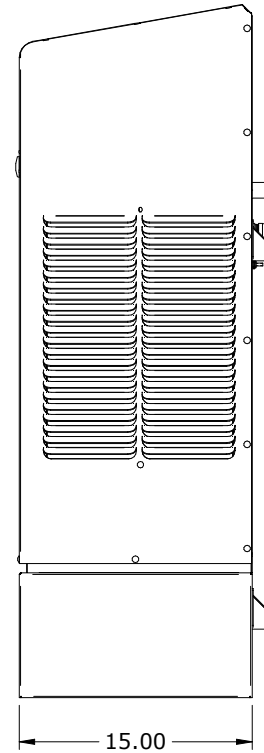

2.06
2" OPTIONAL FILTER

DETAIL A 120V/230V
MODELS WITH POWER CORDS

AMBIENT AIR IN.
REUSABLE FILTER:
1) SLIDING 1" FRAME STANDARD
2) 2" FRAME FOR PLEATED FILTER OPTIONAL

CONDENSATE EMERGENCY OVERFLOW
11/16-16 STRAIGHT THREAD
MAXIMUM THREAD DEPTH .31"

RETURN
AIR IN

EASY HANG TABS
MAY NOT BE
PRESENT ON
OLDER MODELS

COLD AIR
SUPPLY

SECTION BELOW LINE
ON 480V MODELS ONLY

480V POWER FEED LOCATION
(CORD OR TERMINAL BLOCK)

**NARROW EDGE NE080 - 8,000 BTUH
120V, 230V, AND 480V MODELS**