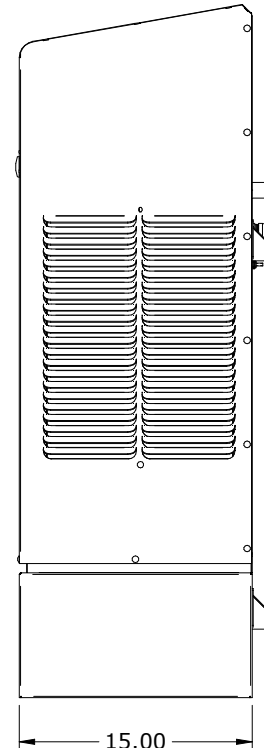

2.06
2" OPTIONAL FILTER

DETAIL A 120V/230V
MODELS WITH POWER CORDS

AMBIENT AIR IN.
REUSABLE FILTER:
1) SLIDING 1" FRAME STANDARD
2) 2" FRAME FOR PLEATED FILTER OPTIONAL

CONDENSATE EMERGENCY OVERFLOW
11/16-16 STRAIGHT THREAD
MAXIMUM THREAD DEPTH .31"

SECTION BELOW LINE
ON 480V MODELS ONLY

480V POWER FEED LOCATION
(CORD OR TERMINAL BLOCK)

**NARROW EDGE NE080 - 8,000 BTUH
120V, 230V, AND 480V MODELS**