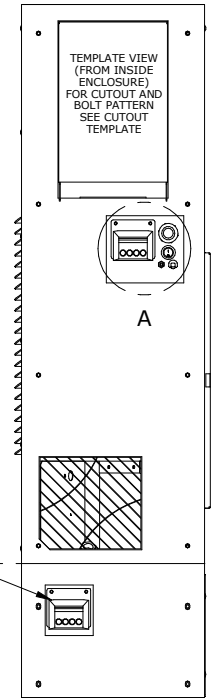

2.06
2" OPTIONAL FILTER

DETAIL A 120V/230V
MODELS WITH POWER CORDS

AMBIENT AIR IN.
REUSABLE FILTER:
1) SLIDING 1" FRAME STANDARD
2) 2" FRAME FOR PLEATED FILTER OPTIONAL

CONDENSATE EMERGENCY OVERFLOW
11/16-16 STRAIGHT THREAD
MAXIMUM THREAD DEPTH .31"

SECTION BELOW LINE
ON 480V MODELS ONLY

480V POWER FEED LOCATION
(CORD OR TERMINAL BLOCK)

**NARROW EDGE NE080 - 8,000 BTUH
120V, 230V, AND 480V MODELS**