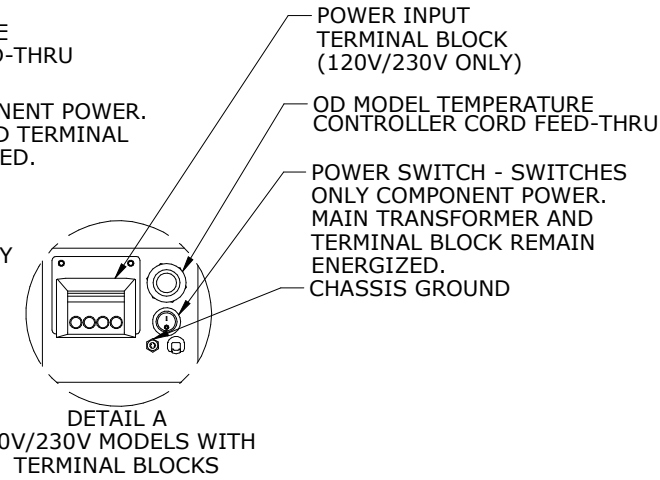

2.06
2" OPTIONAL FILTER

DETAIL A 120V/230V
MODELS WITH POWER CORDS

AMBIENT AIR IN.
REUSABLE FILTER:
1) SLIDING 1" FRAME STANDARD
2) 2" FRAME FOR PLEATED FILTER OPTIONAL

CONDENSATE EMERGENCY OVERFLOW
11/16-16 STRAIGHT THREAD
MAXIMUM THREAD DEPTH .31"

RETURN
AIR IN

EASY HANG TABS
MAY NOT BE
PRESENT ON
OLDER MODELS

COLD AIR
SUPPLY

SECTION BELOW LINE
ON 480V MODELS ONLY

480V POWER FEED LOCATION
(CORD OR TERMINAL BLOCK)

**NARROW EDGE NE080 - 8,000 BTUH
120V, 230V, AND 480V MODELS**