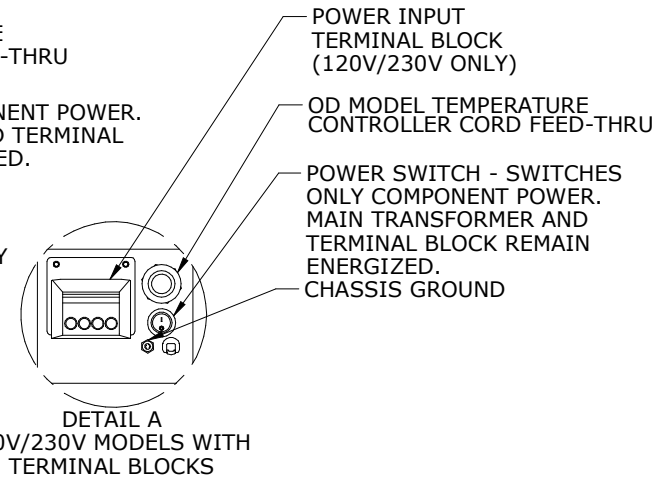

2.06
2" OPTIONAL FILTER

DETAIL A 120V/230V
MODELS WITH POWER CORDS

AMBIENT AIR IN.
REUSABLE FILTER:
1) SLIDING 1" FRAME STANDARD
2) 2" FRAME FOR PLEATED FILTER OPTIONAL

CONDENSATE EMERGENCY OVERFLOW
11/16-16 STRAIGHT THREAD
MAXIMUM THREAD DEPTH .31"

SECTION BELOW LINE
ON 480V MODELS ONLY

480V POWER FEED LOCATION
(CORD OR TERMINAL BLOCK)

**NARROW EDGE NE080 - 8,000 BTUH
120V, 230V, AND 480V MODELS**