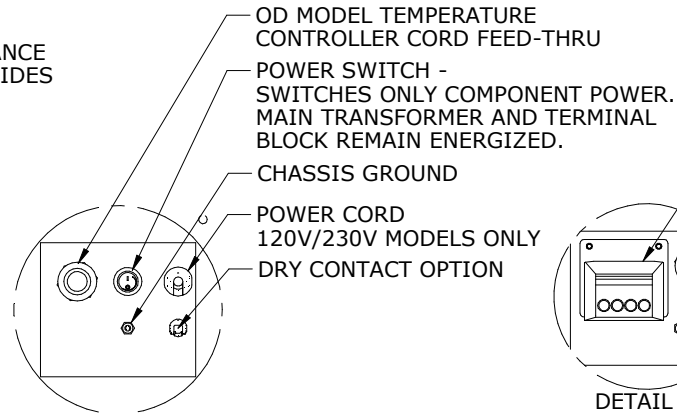

2.06
2" OPTIONAL FILTER

DETAIL A 120V/230V
MODELS WITH POWER CORDS

AMBIENT AIR IN.
REUSABLE FILTER:
1) SLIDING 1" FRAME STANDARD
2) 2" FRAME FOR PLEATED FILTER OPTIONAL

CONDENSATE EMERGENCY OVERFLOW
11/16-16 STRAIGHT THREAD
MAXIMUM THREAD DEPTH .31"

RETURN
AIR IN

EASY HANG TABS
MAY NOT BE
PRESENT ON
OLDER MODELS

COLD AIR
SUPPLY

SECTION BELOW LINE
ON 480V MODELS ONLY

480V POWER FEED LOCATION
(CORD OR TERMINAL BLOCK)

**NARROW EDGE NE080 - 8,000 BTUH
120V, 230V, AND 480V MODELS**