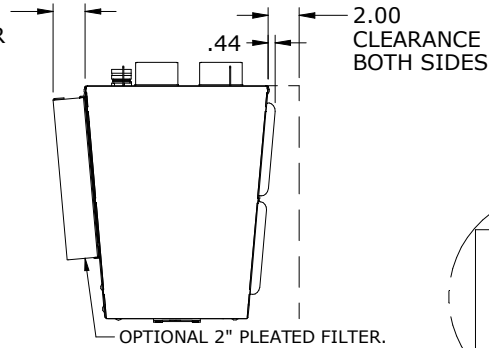

2.06
2" OPTIONAL FILTER

DETAIL A 120V/230V
MODELS WITH POWER CORDS

AMBIENT AIR IN.
REUSABLE FILTER:
1) SLIDING 1" FRAME STANDARD
2) 2" FRAME FOR PLEATED FILTER OPTIONAL

CONDENSATE EMERGENCY OVERFLOW
11/16-16 STRAIGHT THREAD
MAXIMUM THREAD DEPTH .31"

RETURN
AIR IN

EASY HANG TABS
MAY NOT BE
PRESENT ON
OLDER MODELS

COLD AIR
SUPPLY

SECTION BELOW LINE
ON 480V MODELS ONLY

480V POWER FEED LOCATION
(CORD OR TERMINAL BLOCK)

**NARROW EDGE NE080 - 8,000 BTUH
120V, 230V, AND 480V MODELS**