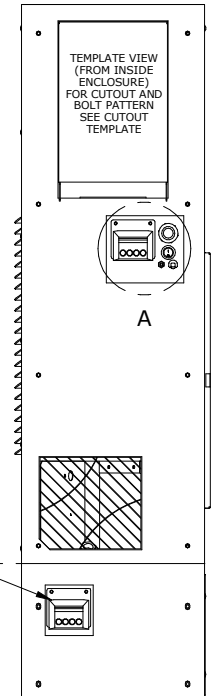

2.06
2" OPTIONAL FILTER

DETAIL A 120V/230V
MODELS WITH POWER CORDS

AMBIENT AIR IN.
REUSABLE FILTER:
1) SLIDING 1" FRAME STANDARD
2) 2" FRAME FOR PLEATED FILTER OPTIONAL

CONDENSATE EMERGENCY OVERFLOW
11/16-16 STRAIGHT THREAD
MAXIMUM THREAD DEPTH .31"

RETURN
AIR IN

EASY HANG TABS
MAY NOT BE
PRESENT ON
OLDER MODELS

COLD AIR
SUPPLY

SECTION BELOW LINE
ON 480V MODELS ONLY

480V POWER FEED LOCATION
(CORD OR TERMINAL BLOCK)

**NARROW EDGE NE080 - 8,000 BTUH
120V, 230V, AND 480V MODELS**