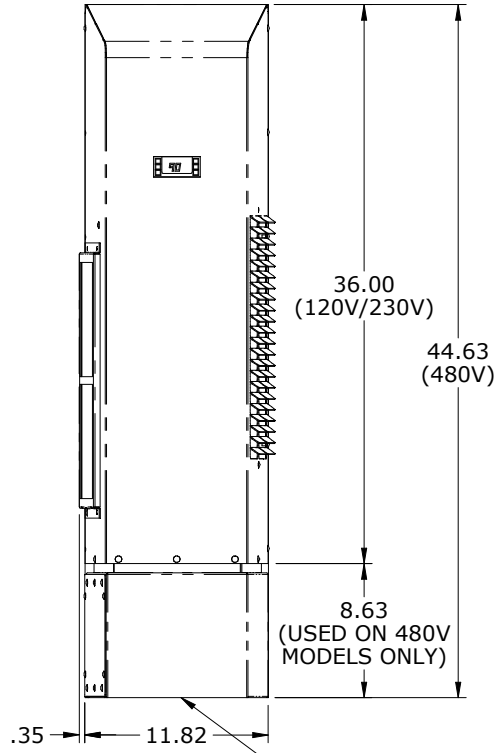

2.06
2" OPTIONAL FILTER

DETAIL A 120V/230V
MODELS WITH POWER CORDS

AMBIENT AIR IN.
REUSABLE FILTER:
1) SLIDING 1" FRAME STANDARD
2) 2" FRAME FOR PLEATED FILTER OPTIONAL

CONDENSATE EMERGENCY OVERFLOW
11/16-16 STRAIGHT THREAD
MAXIMUM THREAD DEPTH .31"

RETURN
AIR IN

EASY HANG TABS
MAY NOT BE
PRESENT ON
OLDER MODELS

COLD AIR
SUPPLY

SECTION BELOW LINE
ON 480V MODELS ONLY

480V POWER FEED LOCATION
(CORD OR TERMINAL BLOCK)

**NARROW EDGE NE080 - 8,000 BTUH
120V, 230V, AND 480V MODELS**