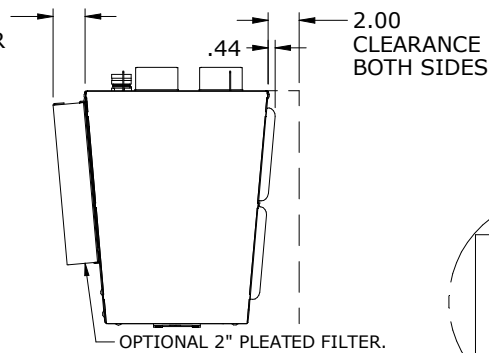

2.06
2" OPTIONAL FILTER

DETAIL A 120V/230V
MODELS WITH POWER CORDS

AMBIENT AIR IN.
REUSABLE FILTER:
1) SLIDING 1" FRAME STANDARD
2) 2" FRAME FOR PLEATED FILTER OPTIONAL

CONDENSATE EMERGENCY OVERFLOW
11/16-16 STRAIGHT THREAD
MAXIMUM THREAD DEPTH .31"

SECTION BELOW LINE
ON 480V MODELS ONLY

480V POWER FEED LOCATION
(CORD OR TERMINAL BLOCK)

**NARROW EDGE NE080 - 8,000 BTUH
120V, 230V, AND 480V MODELS**