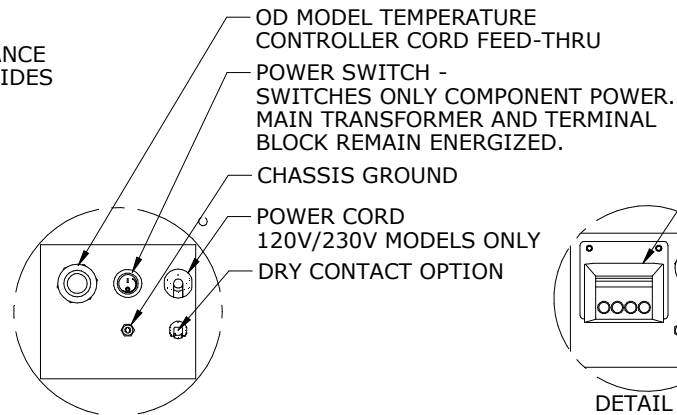

2.06
2" OPTIONAL FILTER

DETAIL A 120V/230V
MODELS WITH POWER CORDS

AMBIENT AIR IN.
REUSABLE FILTER:
1) SLIDING 1" FRAME STANDARD
2) 2" FRAME FOR PLEATED FILTER OPTIONAL

CONDENSATE EMERGENCY OVERFLOW
11/16-16 STRAIGHT THREAD
MAXIMUM THREAD DEPTH .31"

SECTION BELOW LINE
ON 480V MODELS ONLY

480V POWER FEED LOCATION
(CORD OR TERMINAL BLOCK)

**NARROW EDGE NE080 - 8,000 BTUH
120V, 230V, AND 480V MODELS**