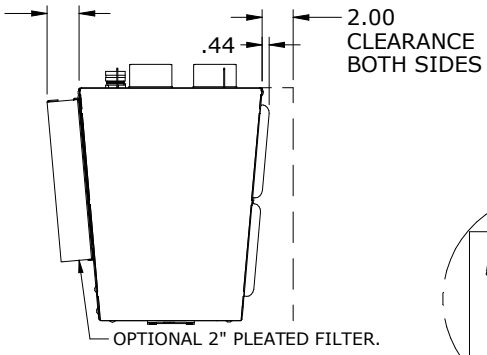

2.06  
2" OPTIONAL FILTER

DETAIL A 120V/230V  
MODELS WITH POWER CORDS

DETAIL A  
120V/230V MODELS WITH  
TERMINAL BLOCKS

AMBIENT AIR IN.  
REUSABLE FILTER:  
1) SLIDING 1" FRAME STANDARD  
2) 2" FRAME FOR PLEATED FILTER OPTIONAL

CONDENSATE EMERGENCY OVERFLOW  
11/16-16 STRAIGHT THREAD  
MAXIMUM THREAD DEPTH .31"

RETURN  
AIR IN

EASY HANG TABS  
MAY NOT BE  
PRESENT ON  
OLDER MODELS

COLD AIR  
SUPPLY

SECTION BELOW LINE  
ON 480V MODELS ONLY

480V POWER FEED LOCATION  
(CORD OR TERMINAL BLOCK)

**NARROW EDGE NE060 - 6,000 BTUH  
120V, 230V, AND 480V MODELS**