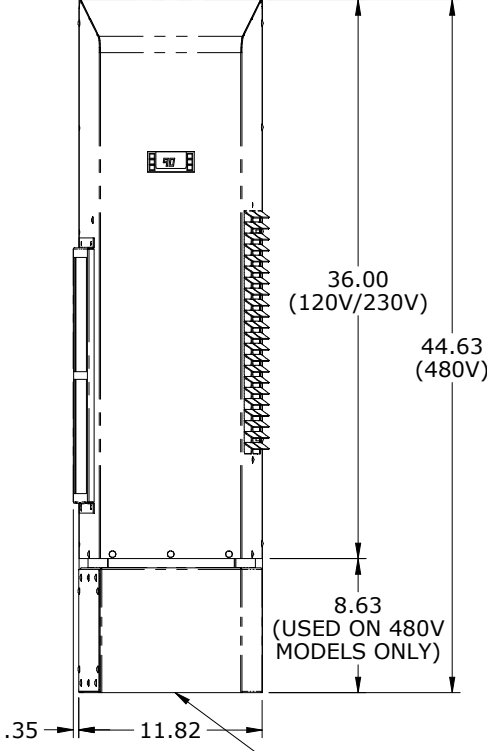

2.06  
2" OPTIONAL FILTER

DETAIL A 120V/230V  
MODELS WITH POWER CORDS

DETAIL A  
120V/230V MODELS WITH  
TERMINAL BLOCKS

AMBIENT AIR IN.  
REUSABLE FILTER:  
1) SLIDING 1" FRAME STANDARD  
2) 2" FRAME FOR PLEATED FILTER OPTIONAL

CONDENSATE EMERGENCY OVERFLOW  
11/16-16 STRAIGHT THREAD  
MAXIMUM THREAD DEPTH .31"

RETURN  
AIR IN

EASY HANG TABS  
MAY NOT BE  
PRESENT ON  
OLDER MODELS

COLD AIR  
SUPPLY

SECTION BELOW LINE  
ON 480V MODELS ONLY

480V POWER FEED LOCATION  
(CORD OR TERMINAL BLOCK)

**NARROW EDGE NE060 - 6,000 BTUH  
120V, 230V, AND 480V MODELS**