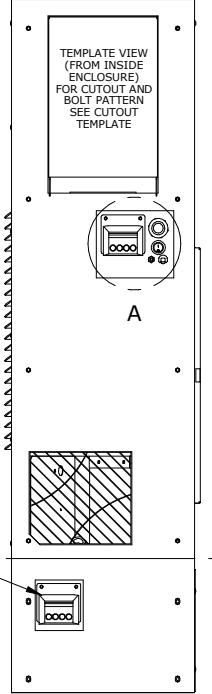

2.06  
2" OPTIONAL FILTER

DETAIL A 120V/230V  
MODELS WITH POWER CORDS

DETAIL A  
120V/230V MODELS WITH  
TERMINAL BLOCKS

AMBIENT AIR IN.  
REUSABLE FILTER:  
1) SLIDING 1" FRAME STANDARD  
2) 2" FRAME FOR PLEATED FILTER OPTIONAL

CONDENSATE EMERGENCY OVERFLOW  
11/16-16 STRAIGHT THREAD  
MAXIMUM THREAD DEPTH .31"

RETURN  
AIR IN

EASY HANG TABS  
MAY NOT BE  
PRESENT ON  
OLDER MODELS

COLD AIR  
SUPPLY

SECTION BELOW LINE  
ON 480V MODELS ONLY

480V POWER FEED LOCATION  
(CORD OR TERMINAL BLOCK)

**NARROW EDGE NE060 - 6,000 BTUH  
120V, 230V, AND 480V MODELS**