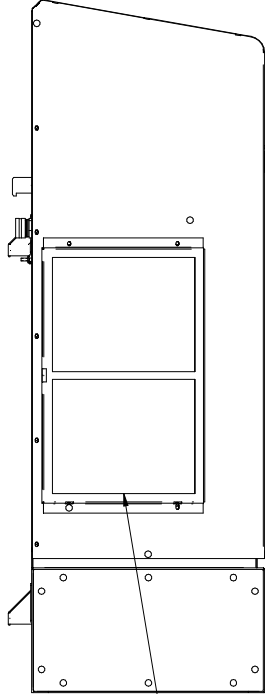

2.06  
2" OPTIONAL FILTER

DETAIL A 120V/230V  
MODELS WITH POWER CORDS

DETAIL A  
120V/230V MODELS WITH  
TERMINAL BLOCKS

AMBIENT AIR IN.  
REUSABLE FILTER:  
1) SLIDING 1" FRAME STANDARD  
2) 2" FRAME FOR PLEATED FILTER OPTIONAL

CONDENSATE EMERGENCY OVERFLOW  
11/16-16 STRAIGHT THREAD  
MAXIMUM THREAD DEPTH .31"

RETURN  
AIR IN

EASY HANG TABS  
MAY NOT BE  
PRESENT ON  
OLDER MODELS

COLD AIR  
SUPPLY

SECTION BELOW LINE  
ON 480V MODELS ONLY

480V POWER FEED LOCATION  
(CORD OR TERMINAL BLOCK)

**NARROW EDGE NE060 - 6,000 BTUH  
120V, 230V, AND 480V MODELS**