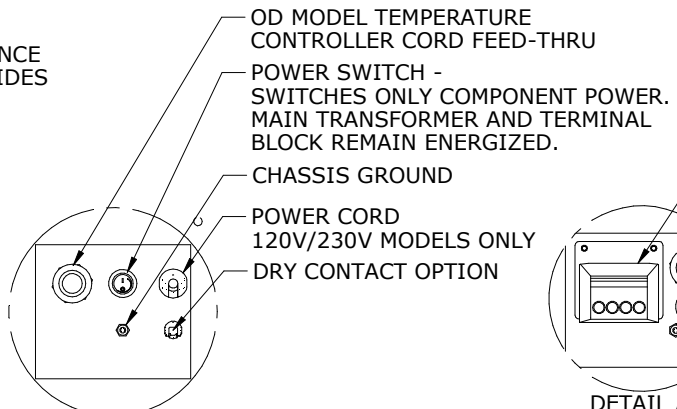

2.06  
2" OPTIONAL FILTER

DETAIL A 120V/230V  
MODELS WITH POWER CORDS

DETAIL A  
120V/230V MODELS WITH  
TERMINAL BLOCKS

AMBIENT AIR IN.  
REUSABLE FILTER:  
1) SLIDING 1" FRAME STANDARD  
2) 2" FRAME FOR PLEATED FILTER OPTIONAL

CONDENSATE EMERGENCY OVERFLOW  
11/16-16 STRAIGHT THREAD  
MAXIMUM THREAD DEPTH .31"

RETURN  
AIR IN

EASY HANG TABS  
MAY NOT BE  
PRESENT ON  
OLDER MODELS

COLD AIR  
SUPPLY

SECTION BELOW LINE  
ON 480V MODELS ONLY

480V POWER FEED LOCATION  
(CORD OR TERMINAL BLOCK)

**NARROW EDGE NE060 - 6,000 BTUH  
120V, 230V, AND 480V MODELS**