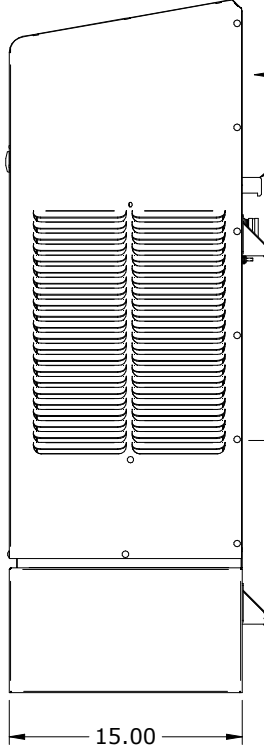

2.06  
2" OPTIONAL FILTER

DETAIL A 120V/230V  
MODELS WITH POWER CORDS

DETAIL A  
120V/230V MODELS WITH  
TERMINAL BLOCKS

AMBIENT AIR IN.  
REUSABLE FILTER:  
1) SLIDING 1" FRAME STANDARD  
2) 2" FRAME FOR PLEATED FILTER OPTIONAL

CONDENSATE EMERGENCY OVERFLOW  
11/16-16 STRAIGHT THREAD  
MAXIMUM THREAD DEPTH .31"

RETURN  
AIR IN

EASY HANG TABS  
MAY NOT BE  
PRESENT ON  
OLDER MODELS

COLD AIR  
SUPPLY

SECTION BELOW LINE  
ON 480V MODELS ONLY

480V POWER FEED LOCATION  
(CORD OR TERMINAL BLOCK)

**NARROW EDGE NE060 - 6,000 BTUH  
120V, 230V, AND 480V MODELS**