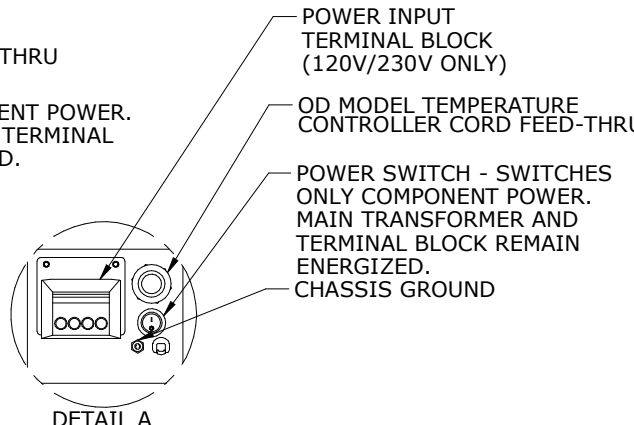

2.06  
2" OPTIONAL FILTER

DETAIL A 120V/230V  
MODELS WITH POWER CORDS

DETAIL A  
120V/230V MODELS WITH  
TERMINAL BLOCKS

AMBIENT AIR IN.  
REUSABLE FILTER:  
1) SLIDING 1" FRAME STANDARD  
2) 2" FRAME FOR PLEATED FILTER OPTIONAL

CONDENSATE EMERGENCY OVERFLOW  
11/16-16 STRAIGHT THREAD  
MAXIMUM THREAD DEPTH .31"

RETURN  
AIR IN

EASY HANG TABS  
MAY NOT BE  
PRESENT ON  
OLDER MODELS

COLD AIR  
SUPPLY

SECTION BELOW LINE  
ON 480V MODELS ONLY

480V POWER FEED LOCATION  
(CORD OR TERMINAL BLOCK)

**NARROW EDGE NE060 - 6,000 BTUH  
120V, 230V, AND 480V MODELS**