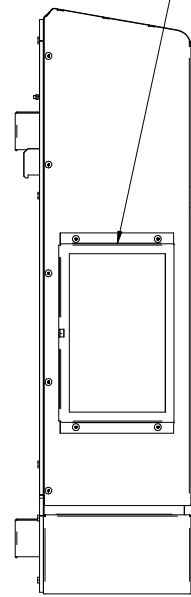

**NARROW EDGE NE020 - 2,000 BTUH
120V, 230V, AND 480V MODELS**