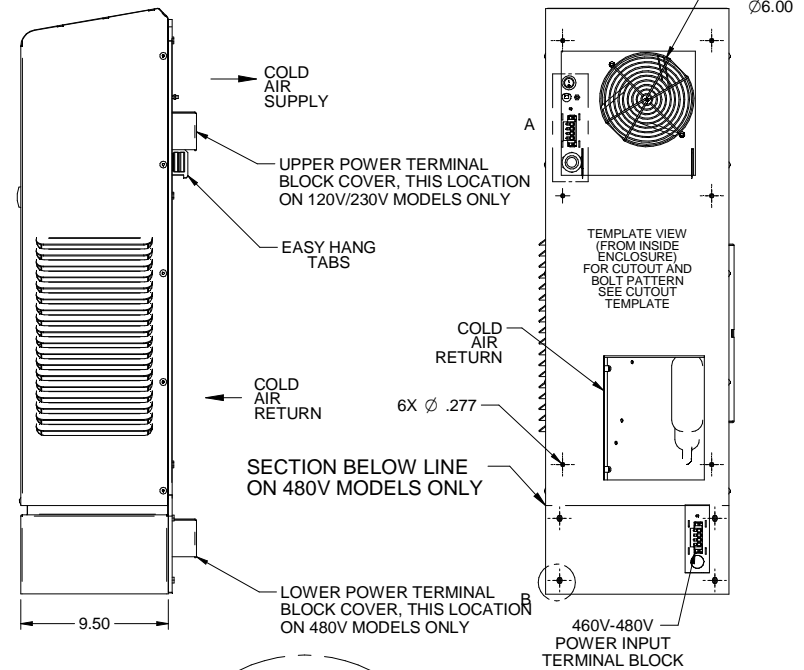

**NARROW EDGE NE020 - 2,000 BTUH
120V, 230V, AND 480V MODELS**