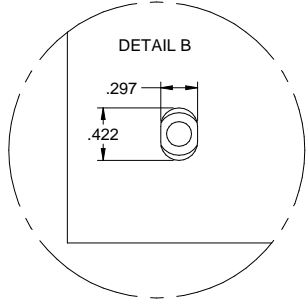

**NARROW EDGE NE020 - 2,000 BTUH
120V, 230V, AND 480V MODELS**