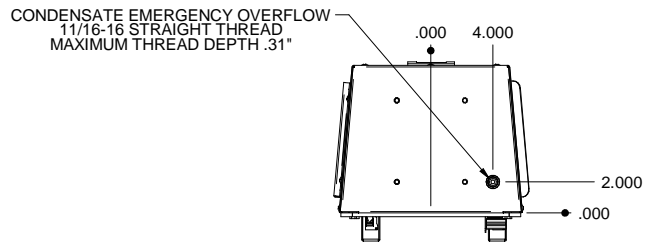

**NARROW EDGE NE020 - 2,000 BTUH
120V, 230V, AND 480V MODELS**