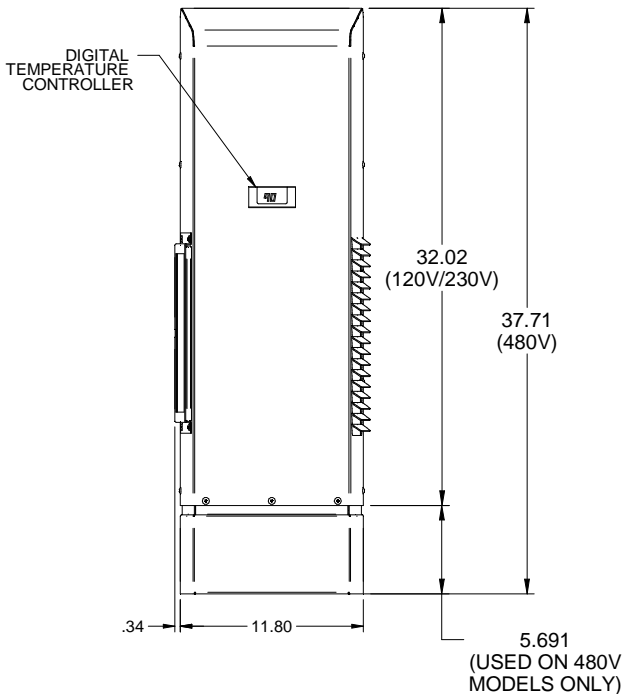

**NARROW EDGE NE020 - 2,000 BTUH
120V, 230V, AND 480V MODELS**