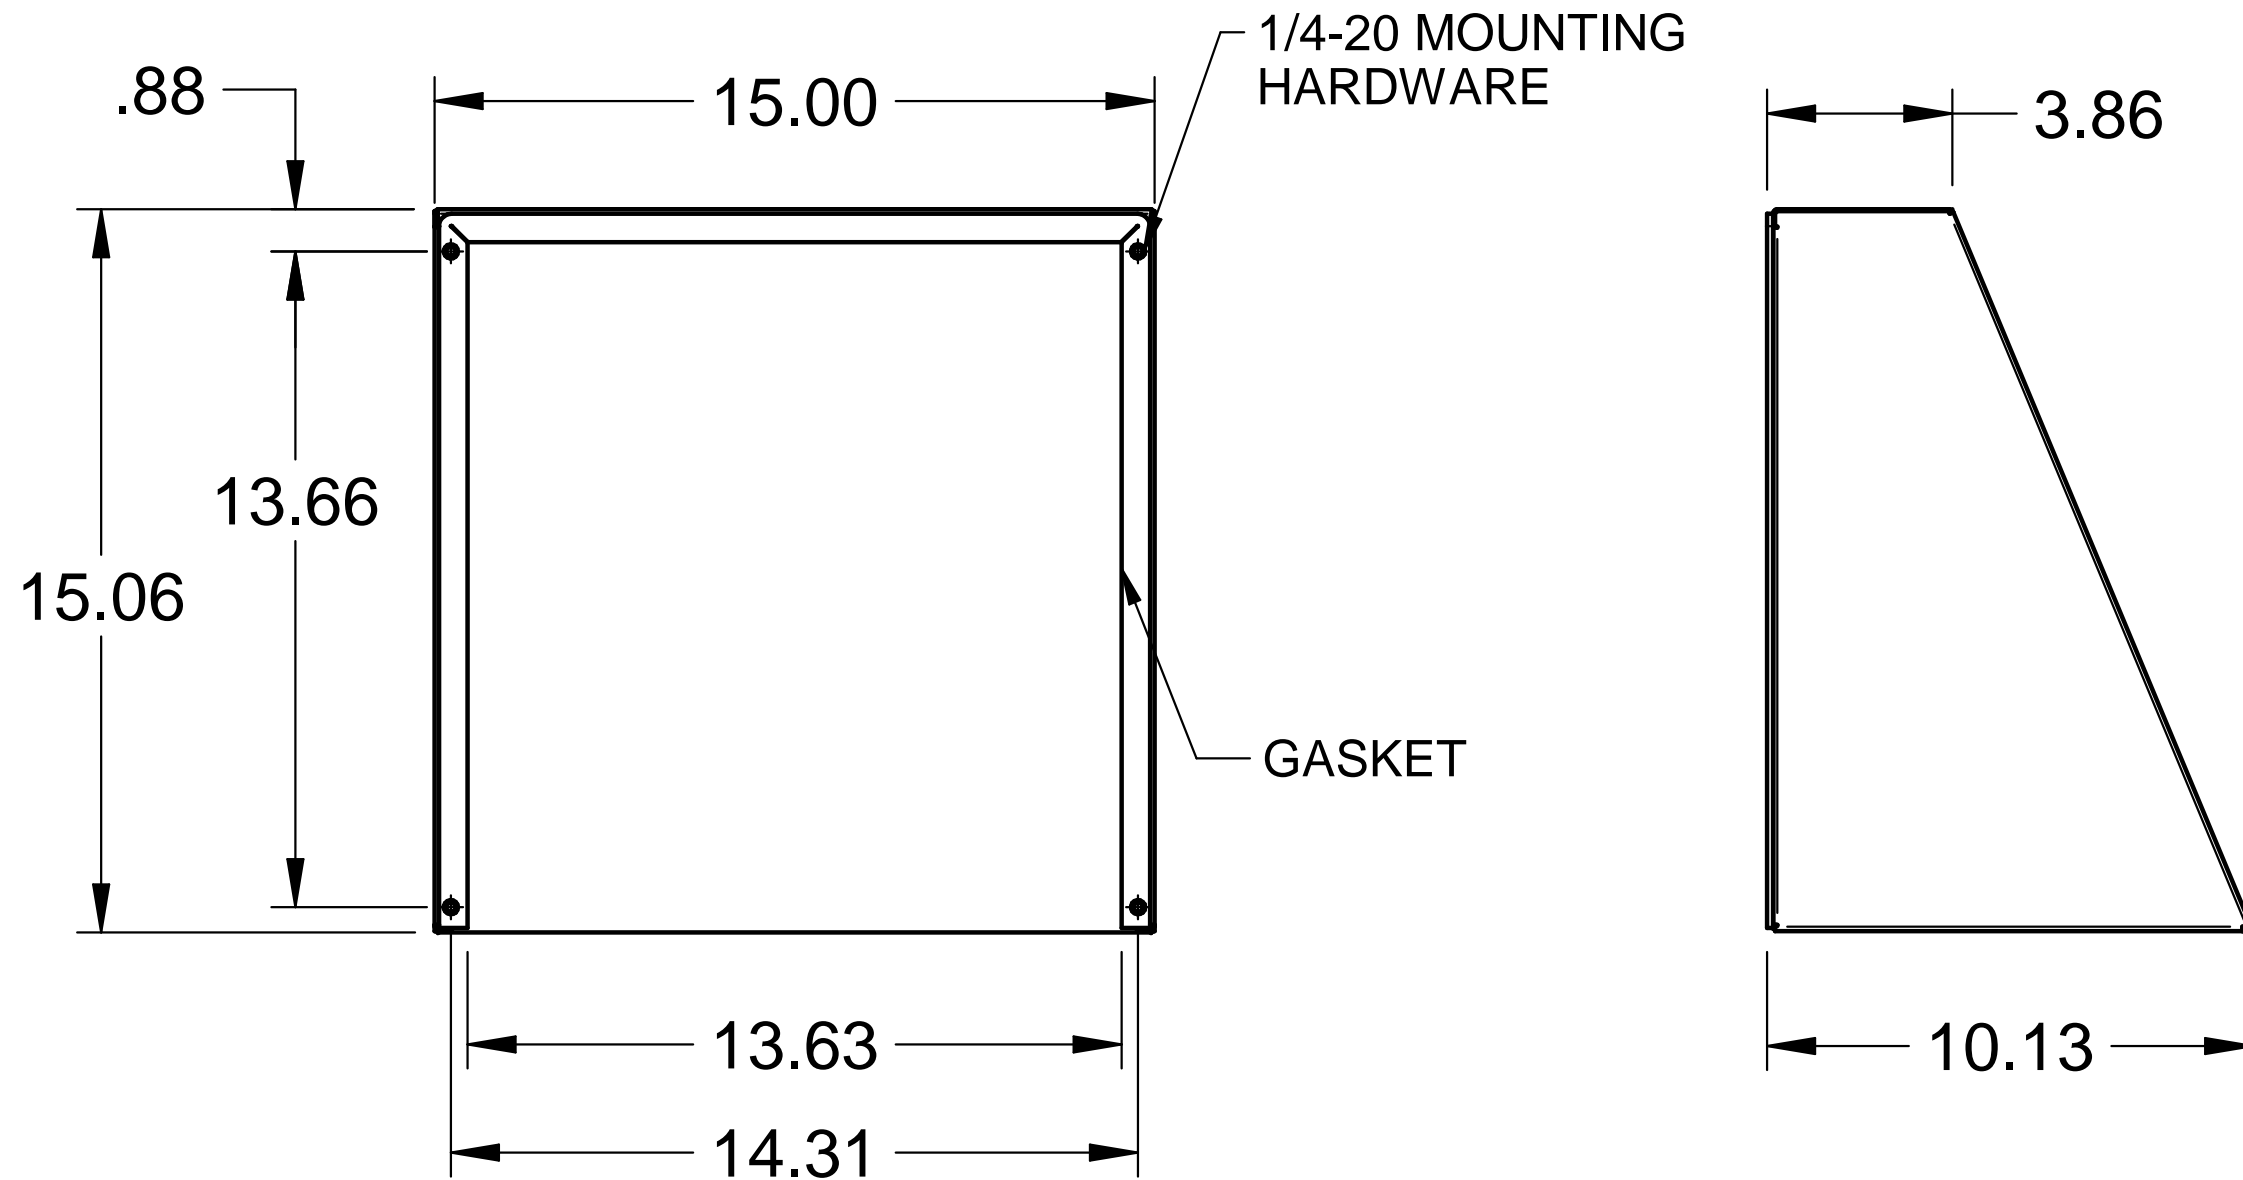

REVISION HISTORY

REV	DESCRIPTION	DATE	APPROVED

	NAME	DATE		
DRAWN	atittle	01/14/08		
CHECKED			TITLE	
ENG APPR			NEMA 3R RAIN SHROUD FOR 500 SERIES FILTER FAN	
MGR APPR				
UNLESS OTHERWISE SPECIFIED DIMENSIONS ARE IN INCHES 2 PL ±.030			SIZE	DWG NO
			B	3R500FFP
			FILE NAME: 3R500.dft	
SCALE:			WEIGHT:	SHEET 1 OF 1