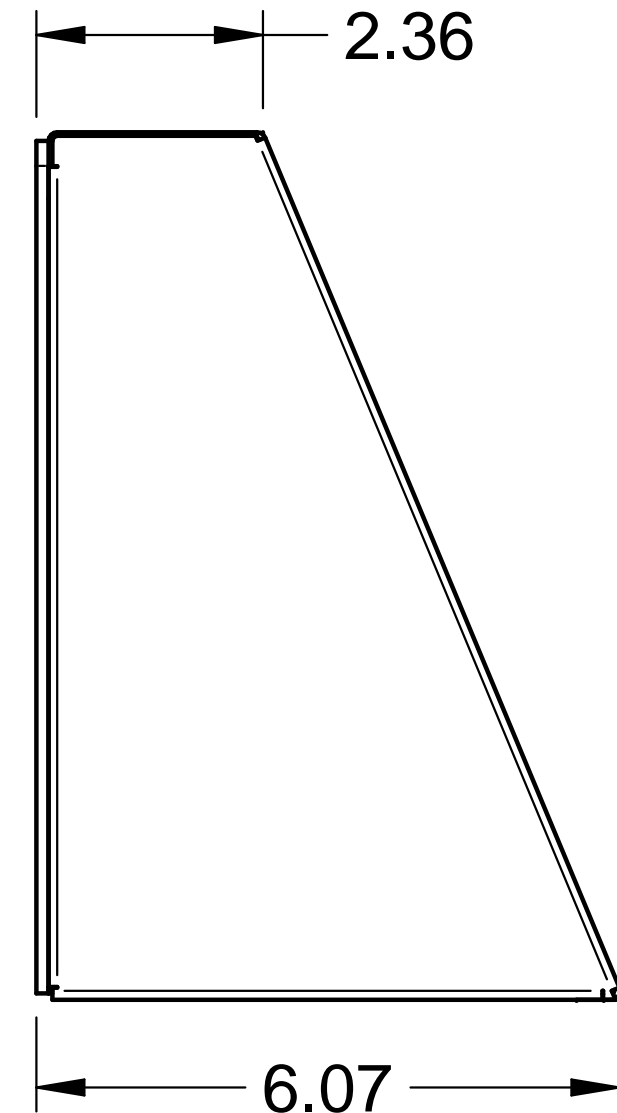

REVISION HISTORY			
REV	DESCRIPTION	DATE	APPROVED

	NAME	DATE		
DRAWN	atittle	01/14/08		
CHECKED			TITLE	
ENG APPR			NEMA 3R RAIN SHROUD FOR 100 SERIES FILTER FAN	
MGR APPR			SIZE	REV
UNLESS OTHERWISE SPECIFIED DIMENSIONS ARE IN INCHES 2 PL ±.030			B	DWG NO
			3R100FFP	
			FILE NAME: 3R100.dft	
SCALE:			WEIGHT:	SHEET 1 OF 1