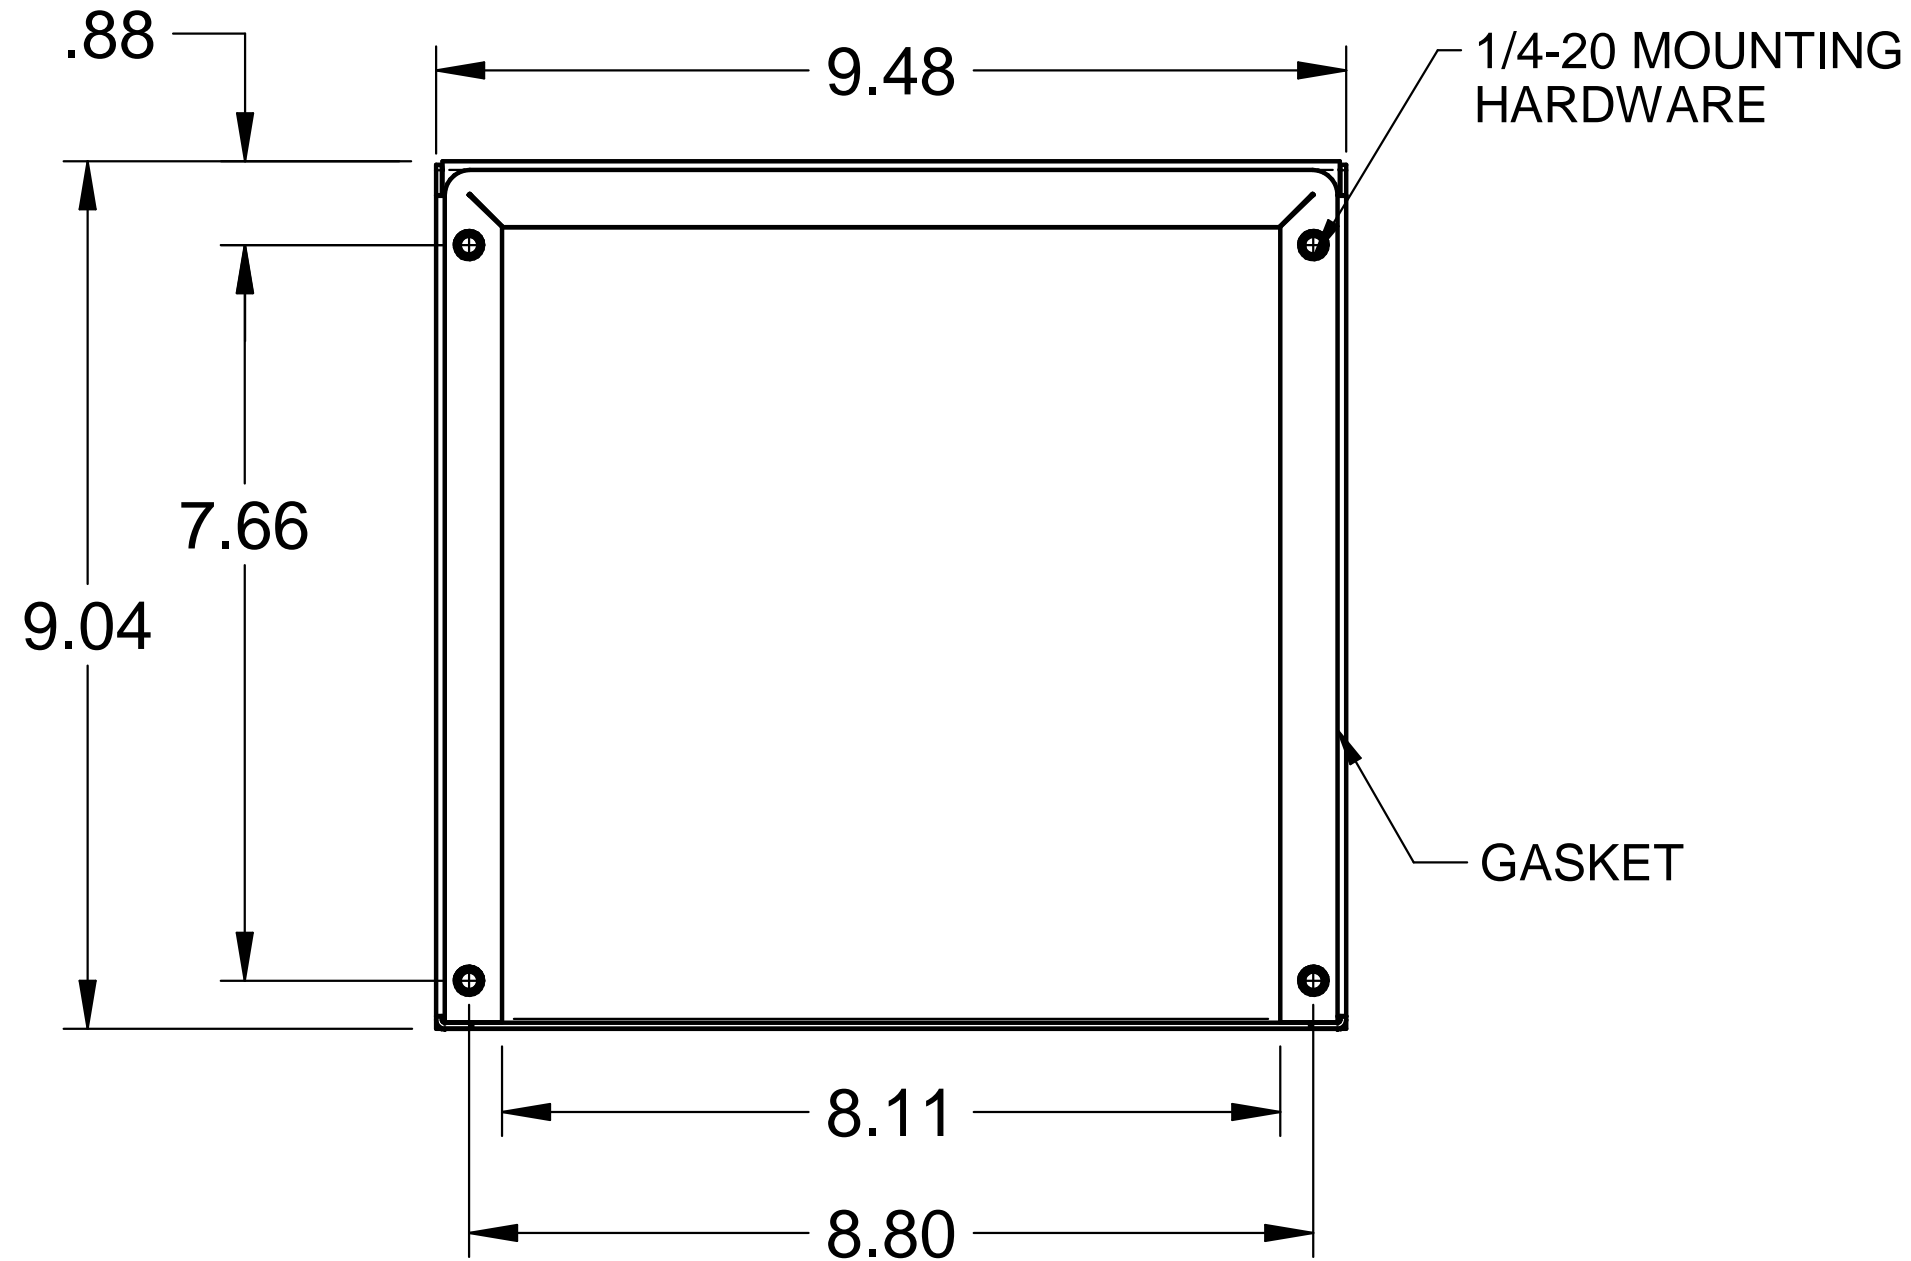

REVISION HISTORY			
REV	DESCRIPTION	DATE	APPROVED

	NAME	DATE		
DRAWN	atittle	01/14/08		
CHECKED			TITLE	
ENG APPR			NEMA 3R RAIN SHROUD FOR 100 SERIES FILTER FAN	
MGR APPR			SIZE	REV
UNLESS OTHERWISE SPECIFIED DIMENSIONS ARE IN INCHES 2 PL ±.030			B	DWG NO
			3R100FFP	
			FILE NAME: 3R100.dft	
SCALE:			WEIGHT:	SHEET 1 OF 1