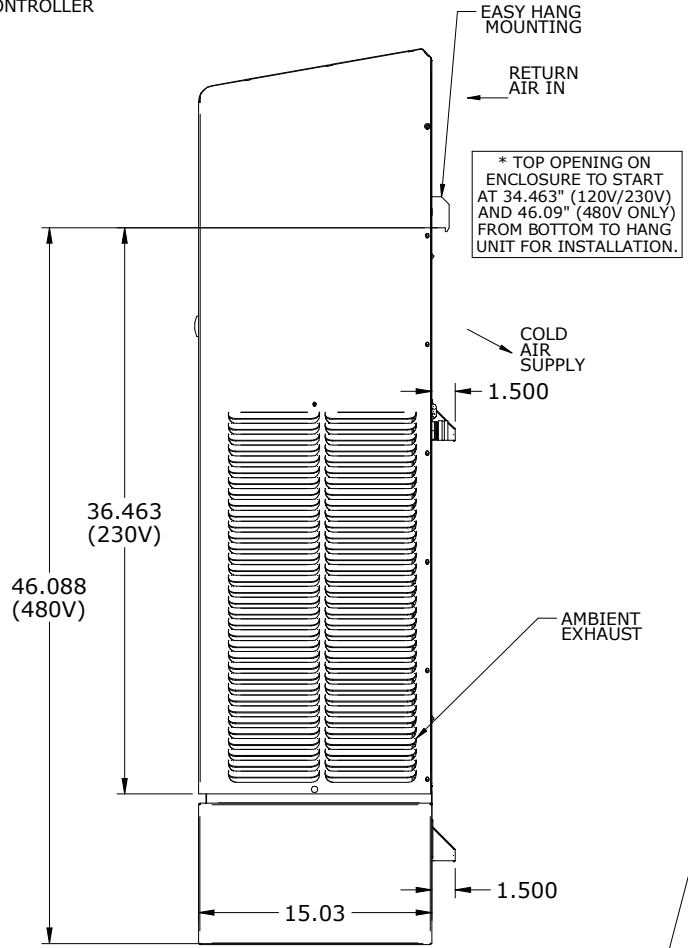

**HIGH CAPACITY HC151 - 15000 BTU/H
230V AND 480V MODELS**

SECTION BELOW LINE
ON 480V MODELS ONLY