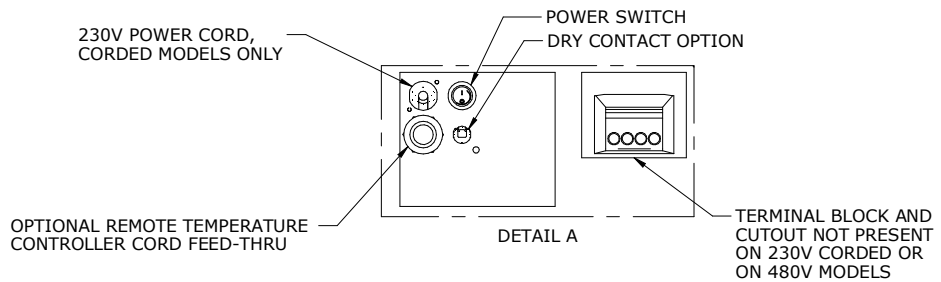

**HIGH CAPACITY HC151 - 15000 BTU/H
230V AND 480V MODELS**

SECTION BELOW LINE
ON 480V MODELS ONLY