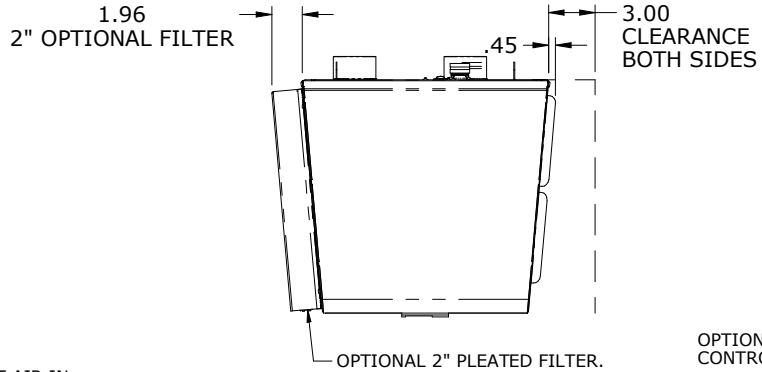

**HIGH CAPACITY HC151 - 15000 BTU/H
230V AND 480V MODELS**

SECTION BELOW LINE
ON 480V MODELS ONLY