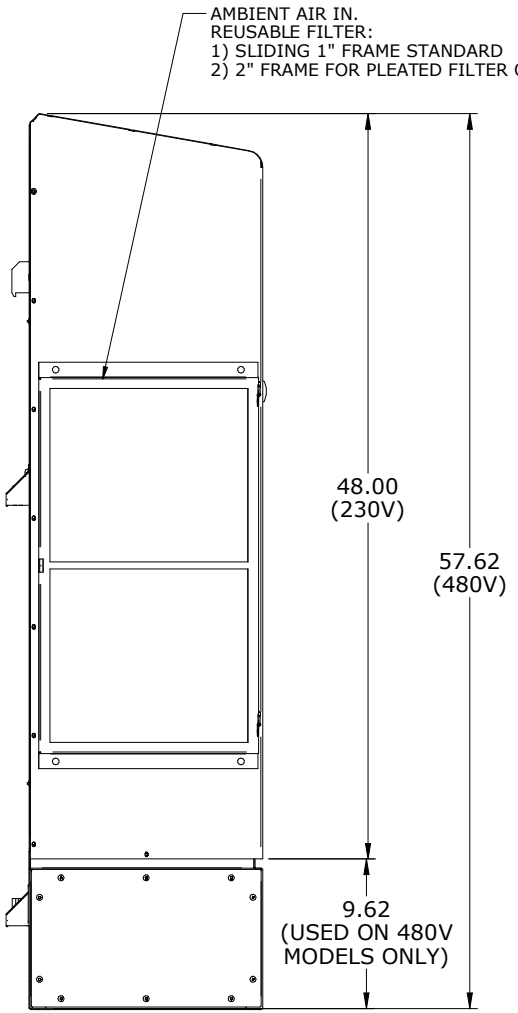

**HIGH CAPACITY HC151 - 15000 BTU/H
230V AND 480V MODELS**

SECTION BELOW LINE
ON 480V MODELS ONLY