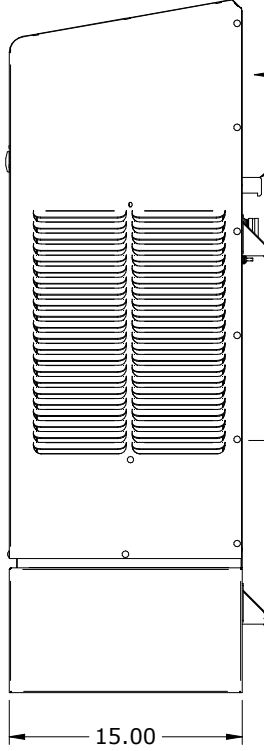

2.06
2" OPTIONAL FILTER

DETAIL A 120V/230V
MODELS WITH POWER CORDS

DETAIL A
120V/230V MODELS WITH
TERMINAL BLOCKS

AMBIENT AIR IN.
REUSABLE FILTER:
1) SLIDING 1" FRAME STANDARD
2) 2" FRAME FOR PLEATED FILTER OPTIONAL

CONDENSATE EMERGENCY OVERFLOW
11/16-16 STRAIGHT THREAD
MAXIMUM THREAD DEPTH .31"

RETURN
AIR IN

EASY HANG TABS
MAY NOT BE
PRESENT ON
OLDER MODELS

COLD AIR
SUPPLY

SECTION BELOW LINE
ON 480V MODELS ONLY

480V POWER FEED LOCATION
(CORD OR TERMINAL BLOCK)

**NARROW EDGE NE060 - 6,000 BTUH
120V, 230V, AND 480V MODELS**