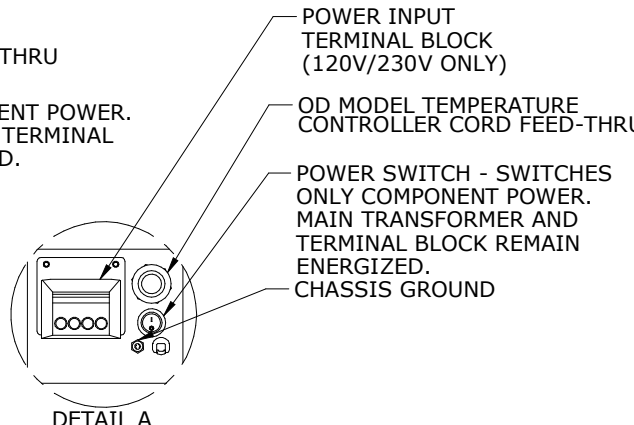

2.06
2" OPTIONAL FILTER

DETAIL A 120V/230V
MODELS WITH POWER CORDS

DETAIL A
120V/230V MODELS WITH
TERMINAL BLOCKS

AMBIENT AIR IN.
REUSABLE FILTER:
1) SLIDING 1" FRAME STANDARD
2) 2" FRAME FOR PLEATED FILTER OPTIONAL

CONDENSATE EMERGENCY OVERFLOW
11/16-16 STRAIGHT THREAD
MAXIMUM THREAD DEPTH .31"

RETURN
AIR IN

EASY HANG TABS
MAY NOT BE
PRESENT ON
OLDER MODELS

COLD AIR
SUPPLY

SECTION BELOW LINE
ON 480V MODELS ONLY

480V POWER FEED LOCATION
(CORD OR TERMINAL BLOCK)

**NARROW EDGE NE060 - 6,000 BTUH
120V, 230V, AND 480V MODELS**