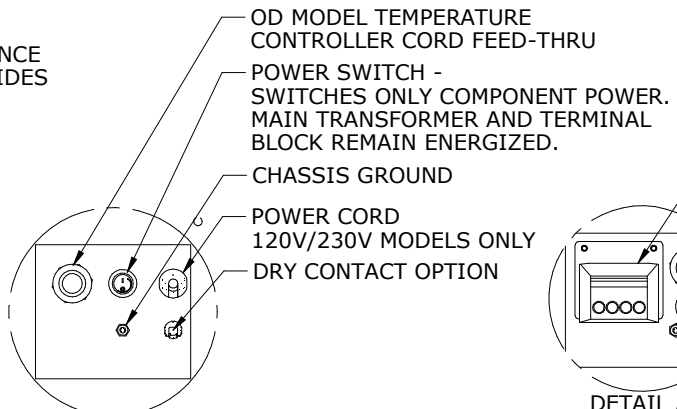

2.06
2" OPTIONAL FILTER

DETAIL A 120V/230V
MODELS WITH POWER CORDS

DETAIL A
120V/230V MODELS WITH
TERMINAL BLOCKS

AMBIENT AIR IN.
REUSABLE FILTER:
1) SLIDING 1" FRAME STANDARD
2) 2" FRAME FOR PLEATED FILTER OPTIONAL

CONDENSATE EMERGENCY OVERFLOW
11/16-16 STRAIGHT THREAD
MAXIMUM THREAD DEPTH .31"

RETURN
AIR IN

EASY HANG TABS
MAY NOT BE
PRESENT ON
OLDER MODELS

COLD AIR
SUPPLY

SECTION BELOW LINE
ON 480V MODELS ONLY

480V POWER FEED LOCATION
(CORD OR TERMINAL BLOCK)

**NARROW EDGE NE060 - 6,000 BTUH
120V, 230V, AND 480V MODELS**