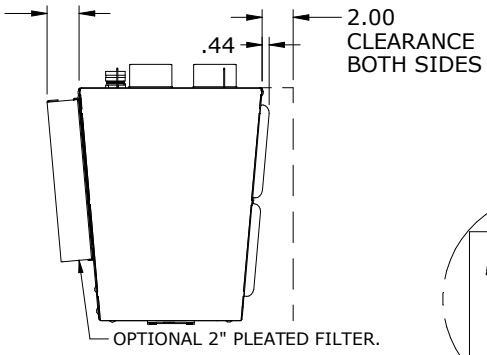

2.06
2" OPTIONAL FILTER

DETAIL A 120V/230V
MODELS WITH POWER CORDS

DETAIL A
120V/230V MODELS WITH
TERMINAL BLOCKS

AMBIENT AIR IN.
REUSABLE FILTER:
1) SLIDING 1" FRAME STANDARD
2) 2" FRAME FOR PLEATED FILTER OPTIONAL

CONDENSATE EMERGENCY OVERFLOW
11/16-16 STRAIGHT THREAD
MAXIMUM THREAD DEPTH .31"

RETURN
AIR IN

EASY HANG TABS
MAY NOT BE
PRESENT ON
OLDER MODELS

COLD AIR
SUPPLY

SECTION BELOW LINE
ON 480V MODELS ONLY

480V POWER FEED LOCATION
(CORD OR TERMINAL BLOCK)

**NARROW EDGE NE060 - 6,000 BTUH
120V, 230V, AND 480V MODELS**