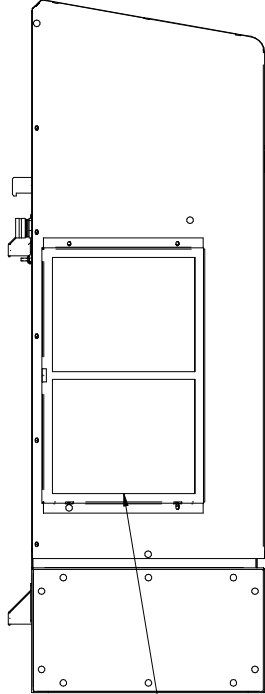

2.06
2" OPTIONAL FILTER

DETAIL A 120V/230V
MODELS WITH POWER CORDS

DETAIL A
120V/230V MODELS WITH
TERMINAL BLOCKS

AMBIENT AIR IN.
REUSABLE FILTER:
1) SLIDING 1" FRAME STANDARD
2) 2" FRAME FOR PLEATED FILTER OPTIONAL

CONDENSATE EMERGENCY OVERFLOW
11/16-16 STRAIGHT THREAD
MAXIMUM THREAD DEPTH .31"

RETURN
AIR IN

EASY HANG TABS
MAY NOT BE
PRESENT ON
OLDER MODELS

COLD AIR
SUPPLY

SECTION BELOW LINE
ON 480V MODELS ONLY

480V POWER FEED LOCATION
(CORD OR TERMINAL BLOCK)