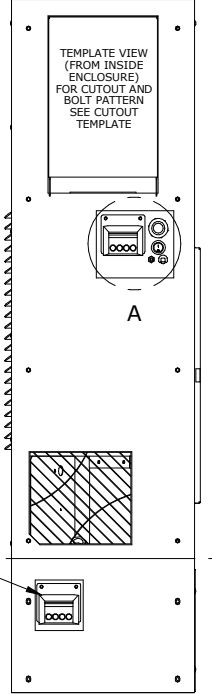

2.06
2" OPTIONAL FILTER

DETAIL A 120V/230V
MODELS WITH POWER CORDS

DETAIL A
120V/230V MODELS WITH
TERMINAL BLOCKS

AMBIENT AIR IN.
REUSABLE FILTER:
1) SLIDING 1" FRAME STANDARD
2) 2" FRAME FOR PLEATED FILTER OPTIONAL

CONDENSATE EMERGENCY OVERFLOW
11/16-16 STRAIGHT THREAD
MAXIMUM THREAD DEPTH .31"

RETURN
AIR IN

EASY HANG TABS
MAY NOT BE
PRESENT ON
OLDER MODELS

COLD AIR
SUPPLY

SECTION BELOW LINE
ON 480V MODELS ONLY

480V POWER FEED LOCATION
(CORD OR TERMINAL BLOCK)