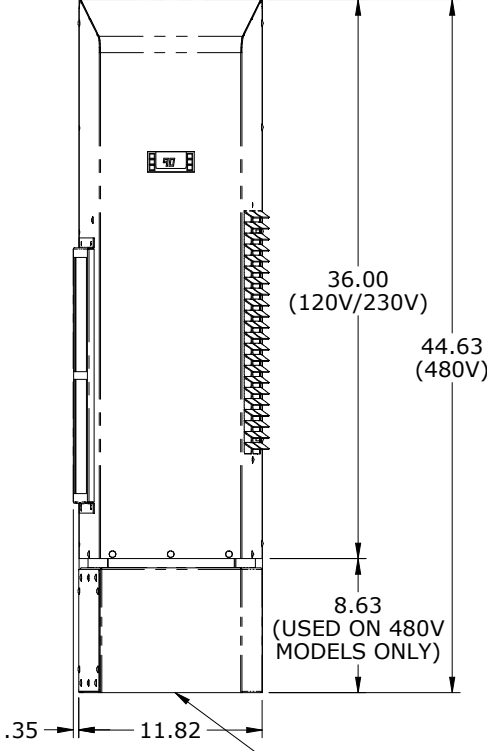

2.06
2" OPTIONAL FILTER

DETAIL A 120V/230V
MODELS WITH POWER CORDS

DETAIL A
120V/230V MODELS WITH
TERMINAL BLOCKS

AMBIENT AIR IN.
REUSABLE FILTER:
1) SLIDING 1" FRAME STANDARD
2) 2" FRAME FOR PLEATED FILTER OPTIONAL

CONDENSATE EMERGENCY OVERFLOW
11/16-16 STRAIGHT THREAD
MAXIMUM THREAD DEPTH .31"

RETURN
AIR IN

EASY HANG TABS
MAY NOT BE
PRESENT ON
OLDER MODELS

COLD AIR
SUPPLY

SECTION BELOW LINE
ON 480V MODELS ONLY

480V POWER FEED LOCATION
(CORD OR TERMINAL BLOCK)

**NARROW EDGE NE060 - 6,000 BTUH
120V, 230V, AND 480V MODELS**