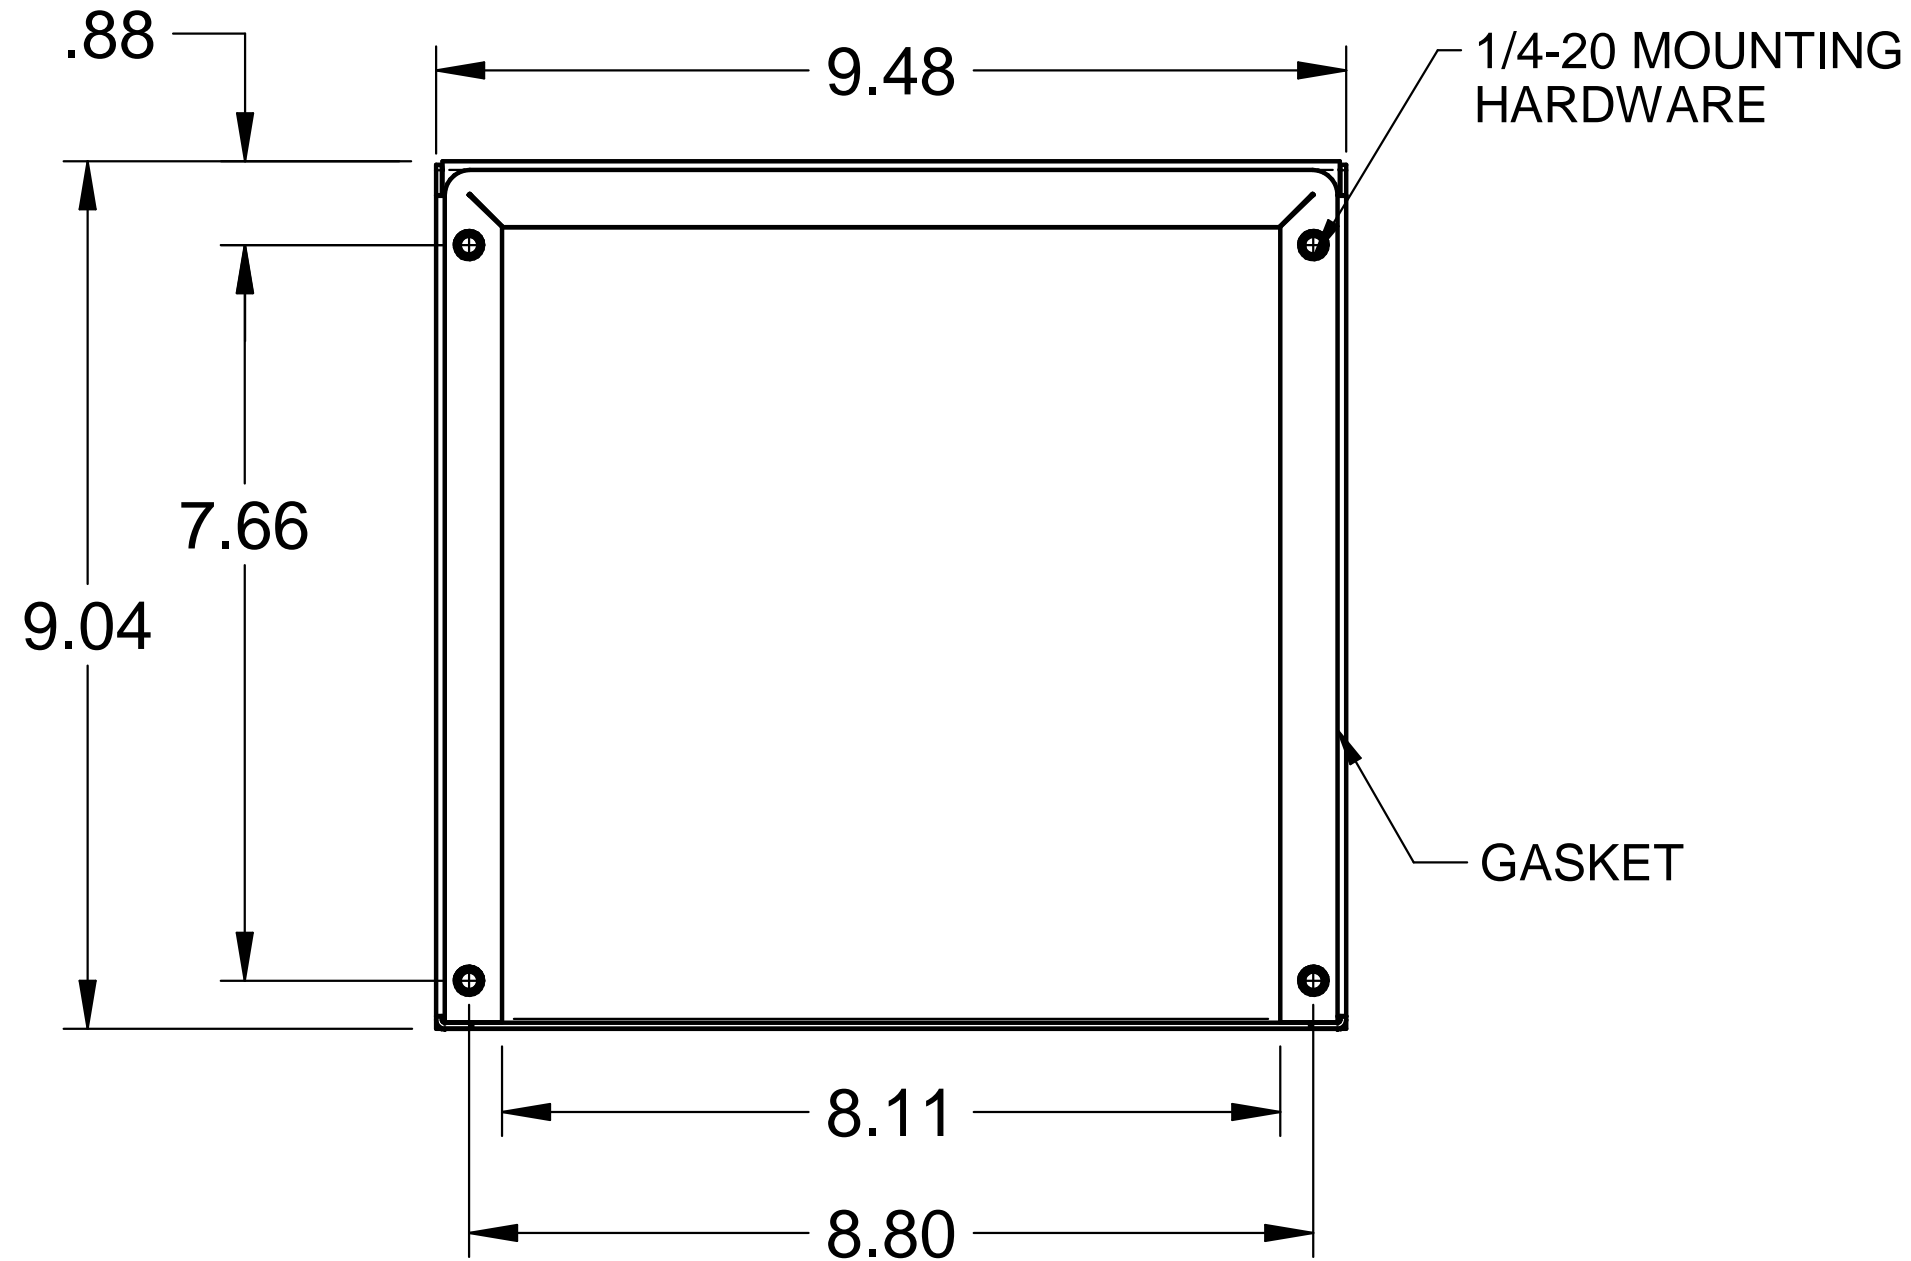

REVISION HISTORY			
REV	DESCRIPTION	DATE	APPROVED

	NAME	DATE			
DRAWN	atittle	01/14/08			
CHECKED			TITLE		
ENG APPR			NEMA 3R RAIN SHROUD FOR 100 SERIES FILTER FAN		
MGR APPR					
UNLESS OTHERWISE SPECIFIED DIMENSIONS ARE IN INCHES 2 PL ±.030			SIZE	DWG NO	REV
			B	3R100FFP	
			FILE NAME: 3R100.dft		
SCALE:		WEIGHT:	SHEET 1 OF 1		