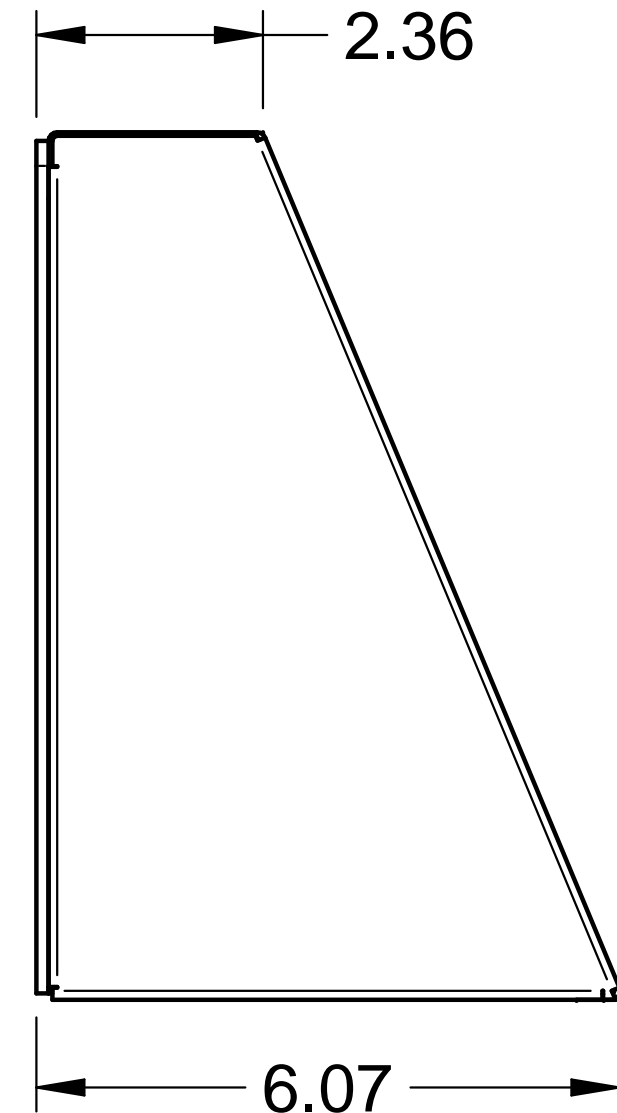

REVISION HISTORY			
REV	DESCRIPTION	DATE	APPROVED

	NAME	DATE			
DRAWN	atittle	01/14/08			
CHECKED			TITLE		
ENG APPR			NEMA 3R RAIN SHROUD FOR 100 SERIES FILTER FAN		
MGR APPR					
UNLESS OTHERWISE SPECIFIED DIMENSIONS ARE IN INCHES 2 PL ±.030			SIZE	DWG NO	REV
			B	3R100FFP	
			FILE NAME: 3R100.dft		
SCALE:		WEIGHT:	SHEET 1 OF 1		